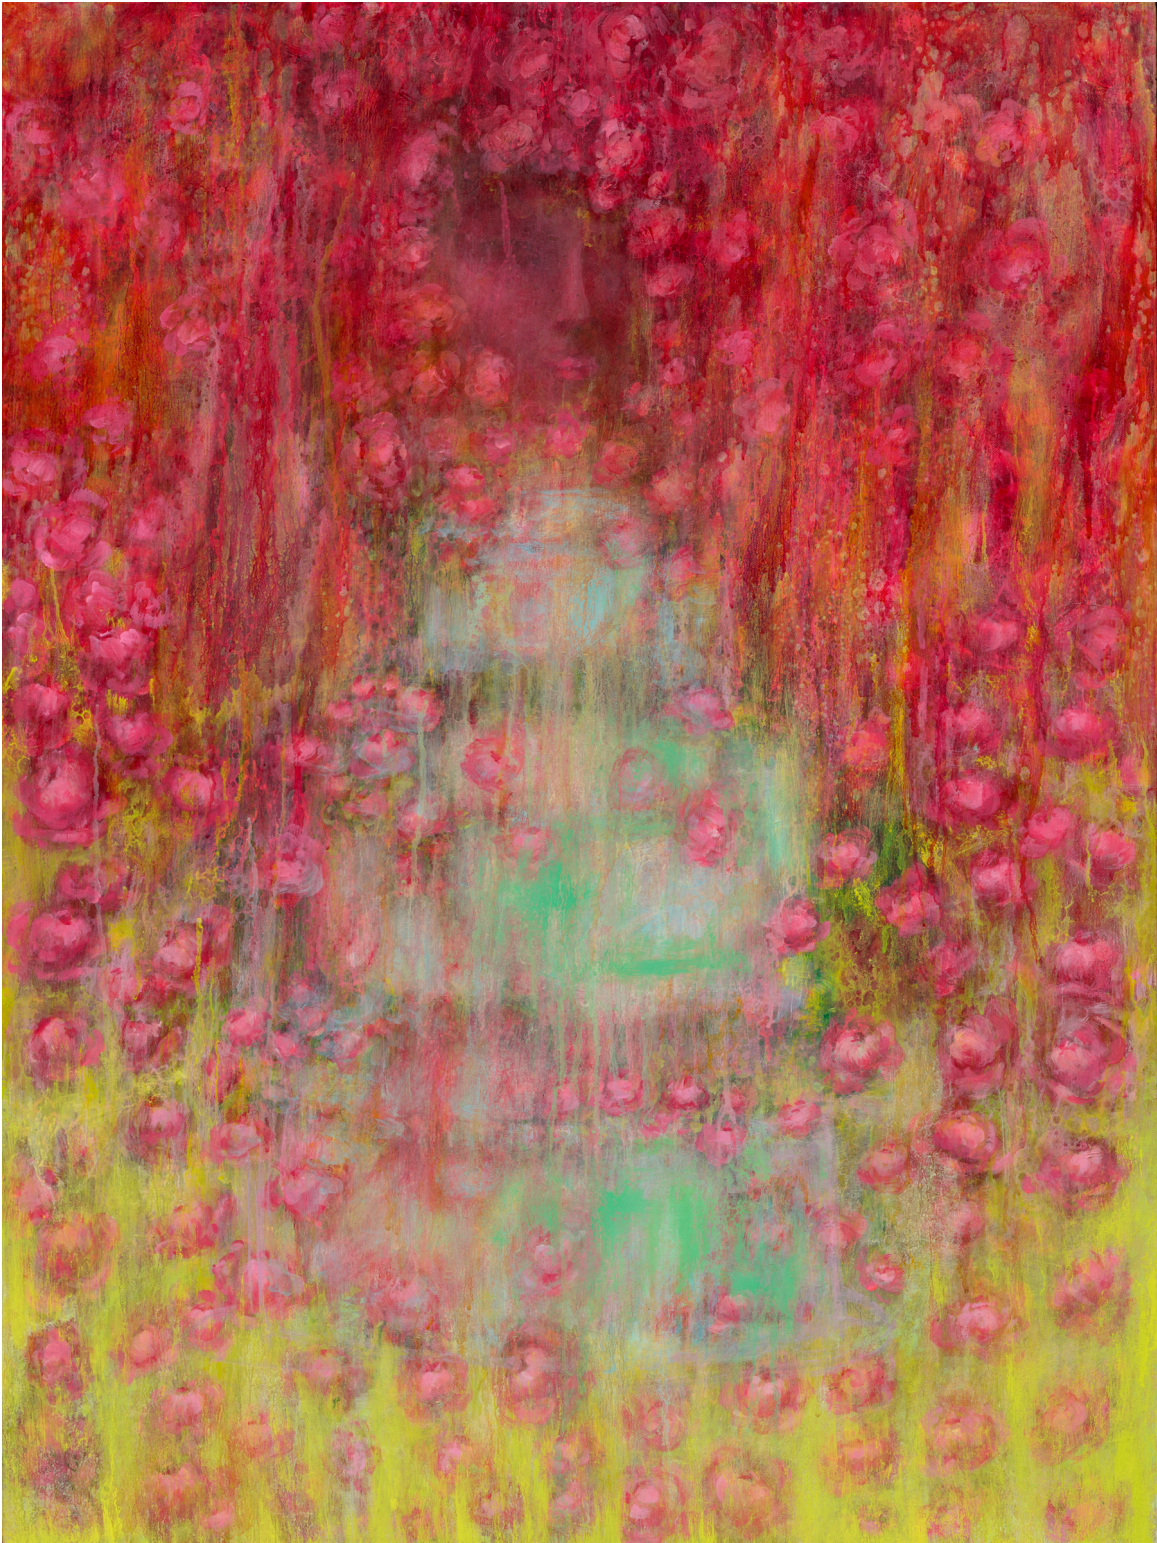

The work depicts animals and/or humans, shrouded and shaded, centered in the foreground but obfuscated as if they are but a hint of what is in the background. Argentin's palette is straight out of a 19th century salon. One can imagine these pictures hanging in Madame Blavatsky's salon and having mystical connotations that would take years of study to absorb. Argentin, though, is much more generous than scholarly mysticism and

delights in each viewer arriving at their own narrative for the images in her work.

Art savvy viewers will see a connection to disparate influences from English Naturalism to the mystical penetrations of the jungle by Henri Rousseau to motifs more fitting to fantasy film and fiction. The exhibit is an artistic vision presented as a world unto itself, with one foot solidly representing our world in a realistic manner and the other posited deep in Argentina's imagination.

Cymbeline's Dream, oil on canvas, 46" x 46", 2019 - Price on Request

REGINA ARGENTIN

Promises, oil on canvas, 48" x 48", 2020 - Price on Request

REGINA ARGENTIN

In The Mirror, oil on canvas, 36" x 42", 2020 - Price on Request

REGINA ARGENTIN

Music, oil on canvas, 18" x 32", 2018 - Price on Request

REGINA ARGENTIN

***Subterranean*, oil on canvas, 48" x 48", 2019 - Price on Request**

REGINA ARGENTIN

Demeter, oil on canvas, 54" x 60", 2020 - Price on Request